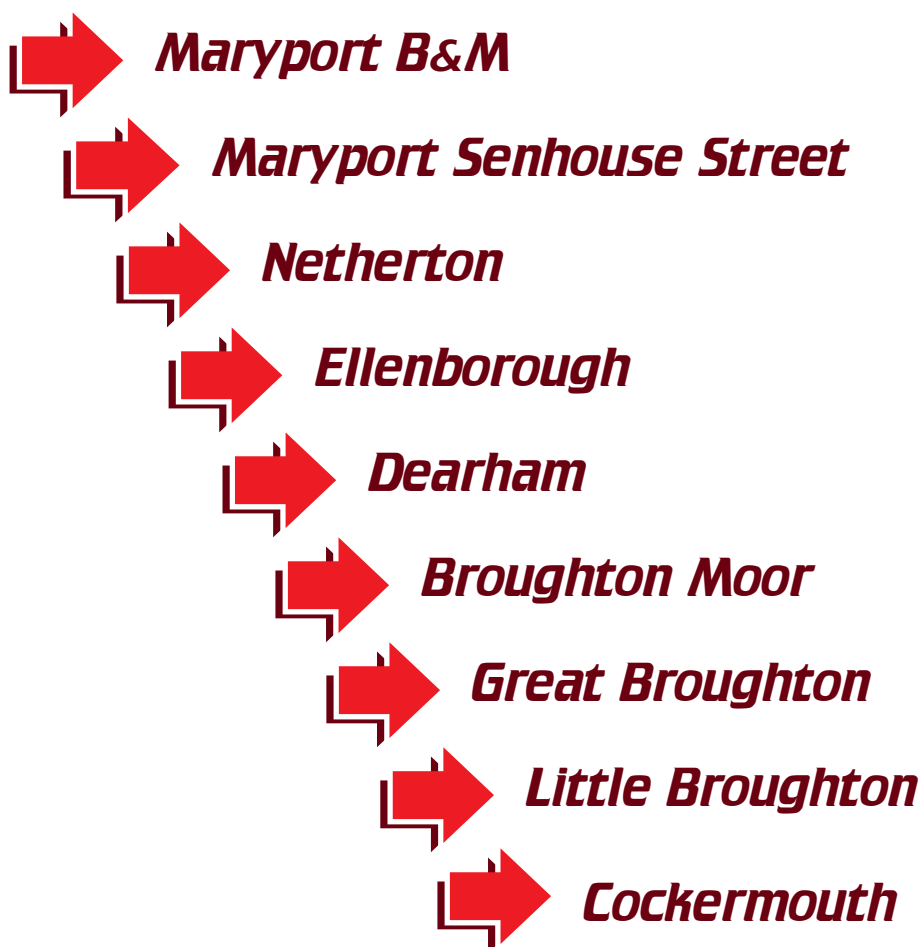

ELLENVALE

Effective Monday 29th October 2018

This service operates Monday to Saturday

No service on bank holidays except Good Friday

VillageRider 68

For all enquiries please visit:

www.ellenvalecoaches.co.uk

or call us on:

(016973) 222 44