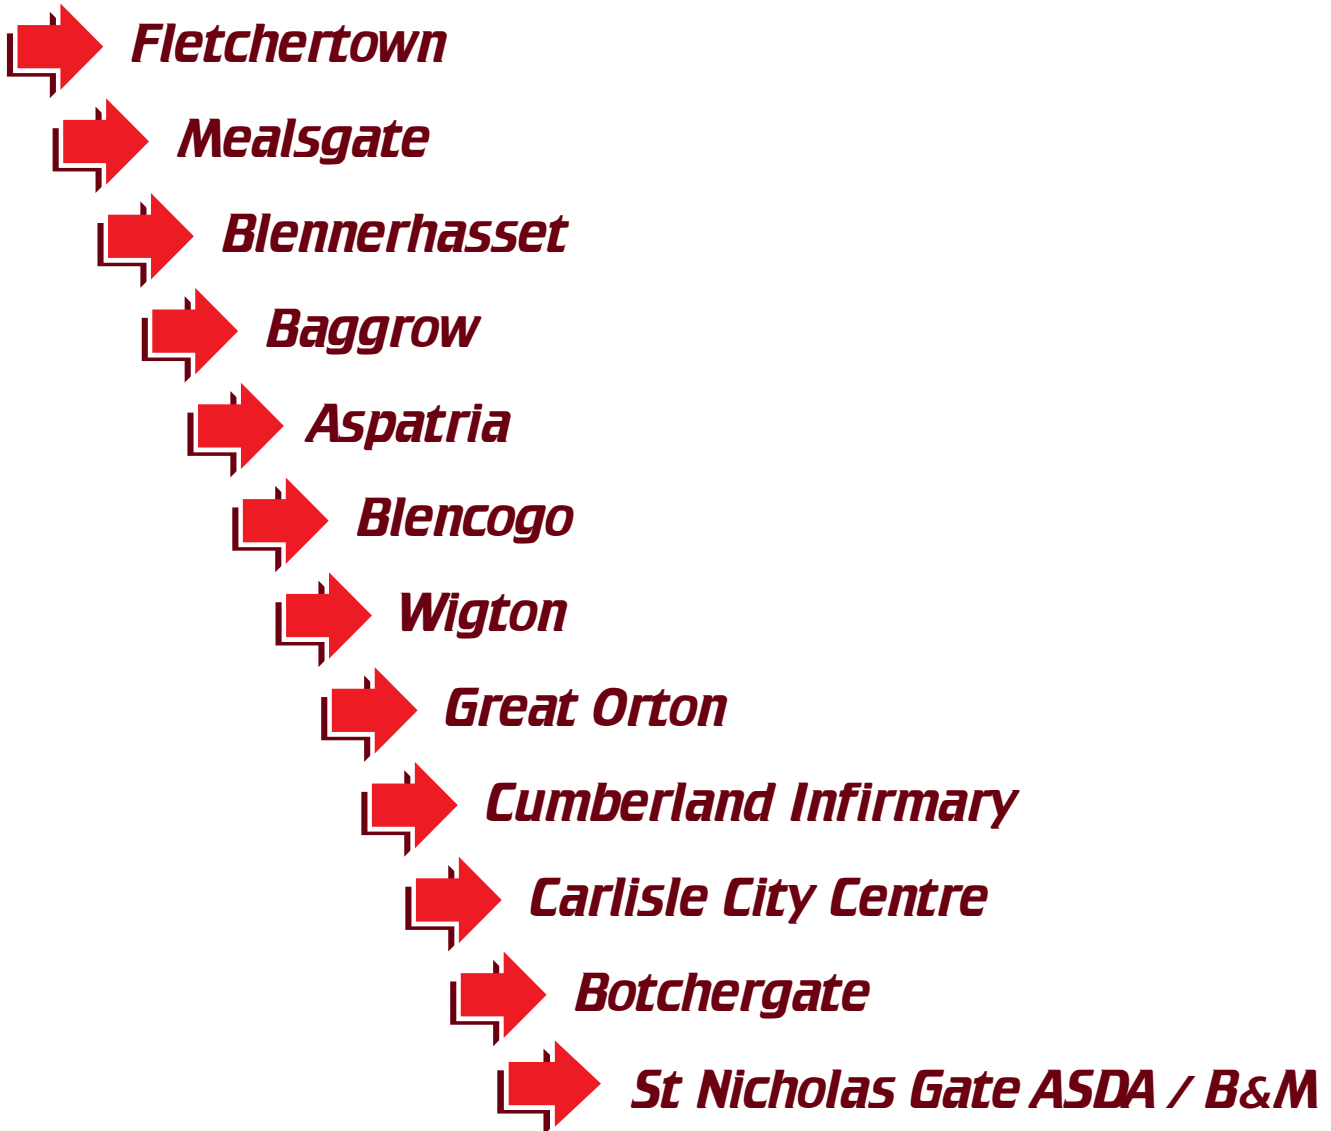

ELLENVALE

Effective Tuesday 4th September 2018

*This Service operates Tuesdays & Thursdays Only
No service on bank holidays, Xmas Day, Boxing
Day or New Years Day*

VillageRider 39

For all enquiries please visit:

www.ellenvalecoaches.co.uk

or call us on:

(016973) 222 44