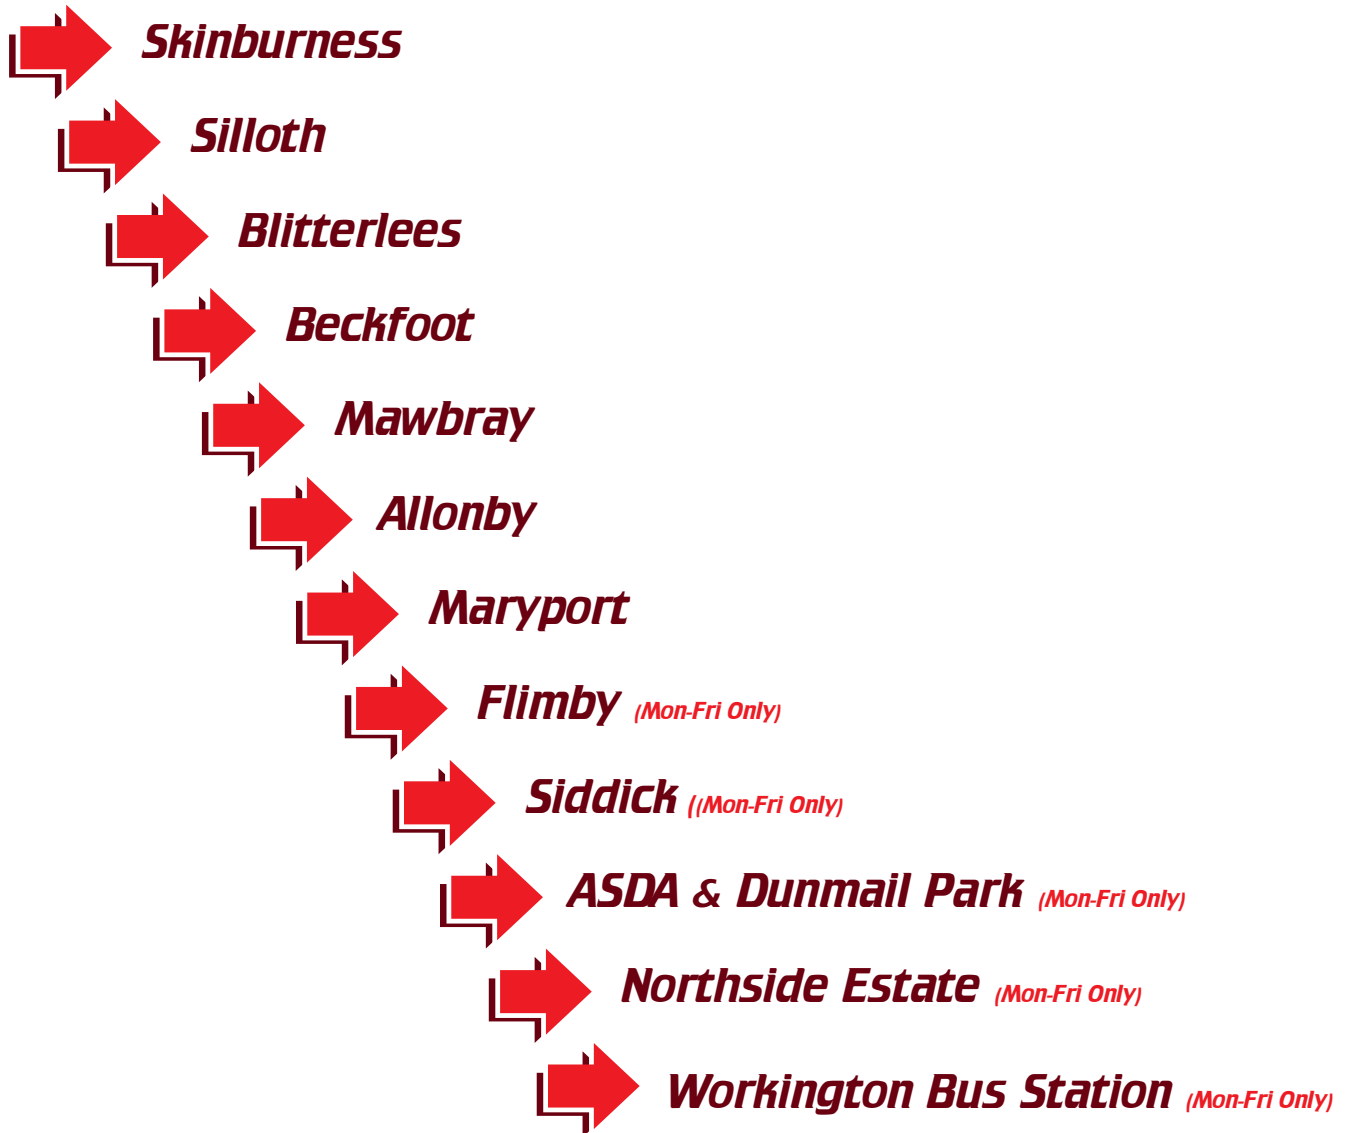

ELLENVALE

Effective Monday 4th December 2017

This service operates Monday to Saturday

No service on bank holidays except Good Friday

Service 60

For all enquiries please visit:

www.ellenvalecoaches.co.uk

or call us on:

(016973) 222 44