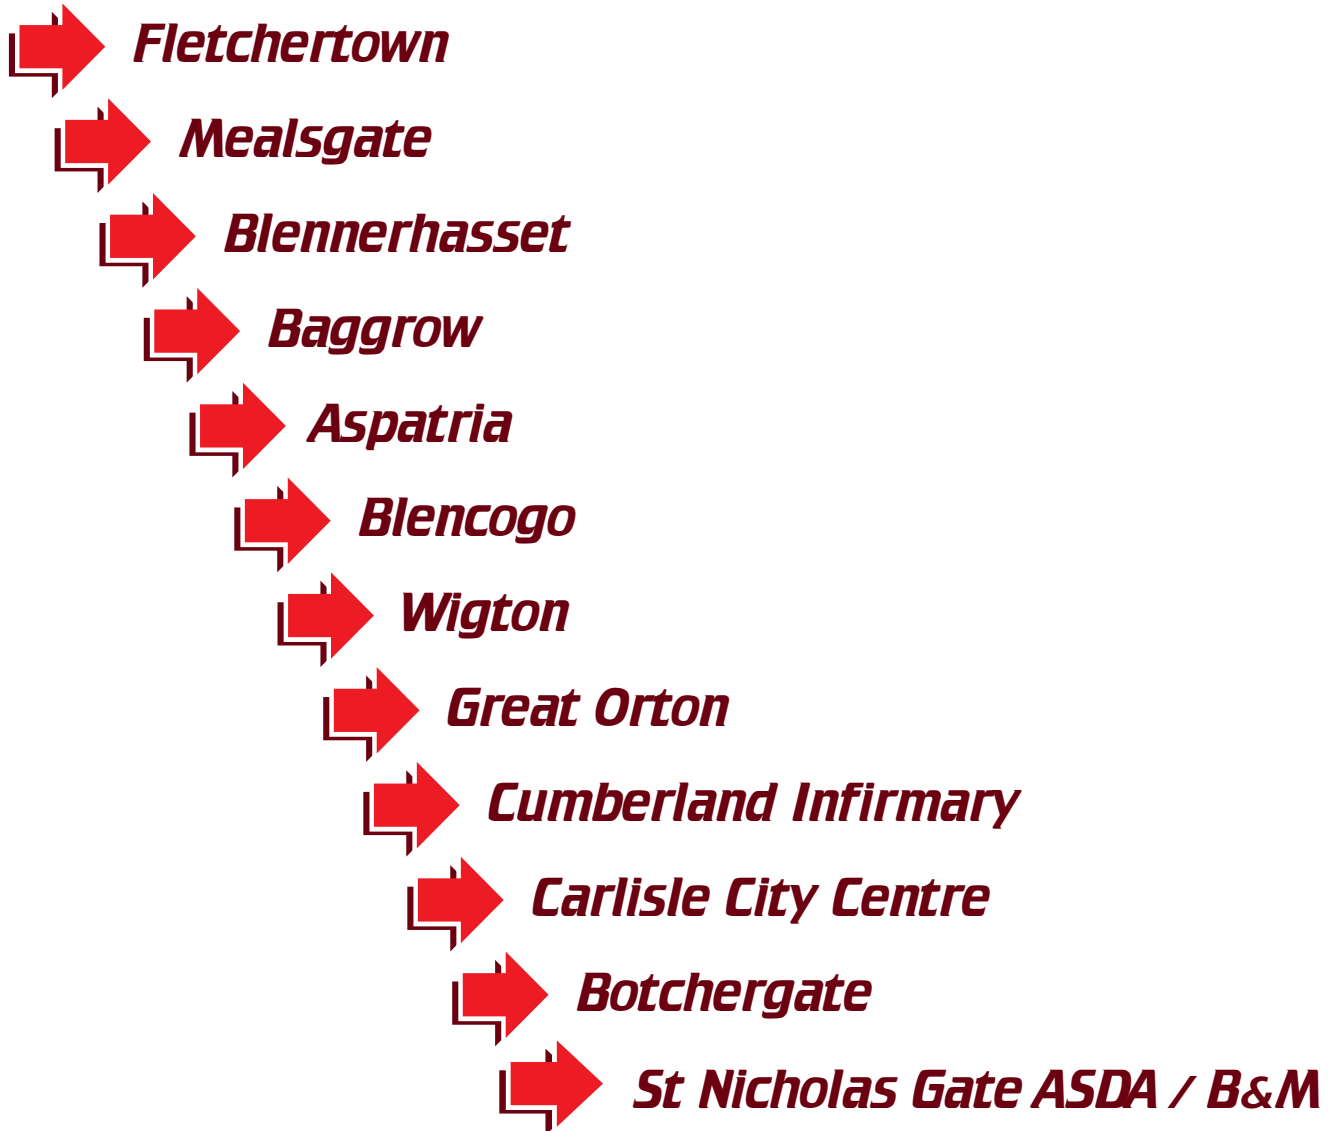

ELLENVALE

Effective Tuesday 4th September 2018

This Service operates Tuesdays and Thursdays Only

No service on bank holidays, Xmas Day, Boxing Day or New Years Day

Service 39

For all enquiries please visit:

www.ellenvalecoaches.co.uk

or call us on:

(016973) 222 44